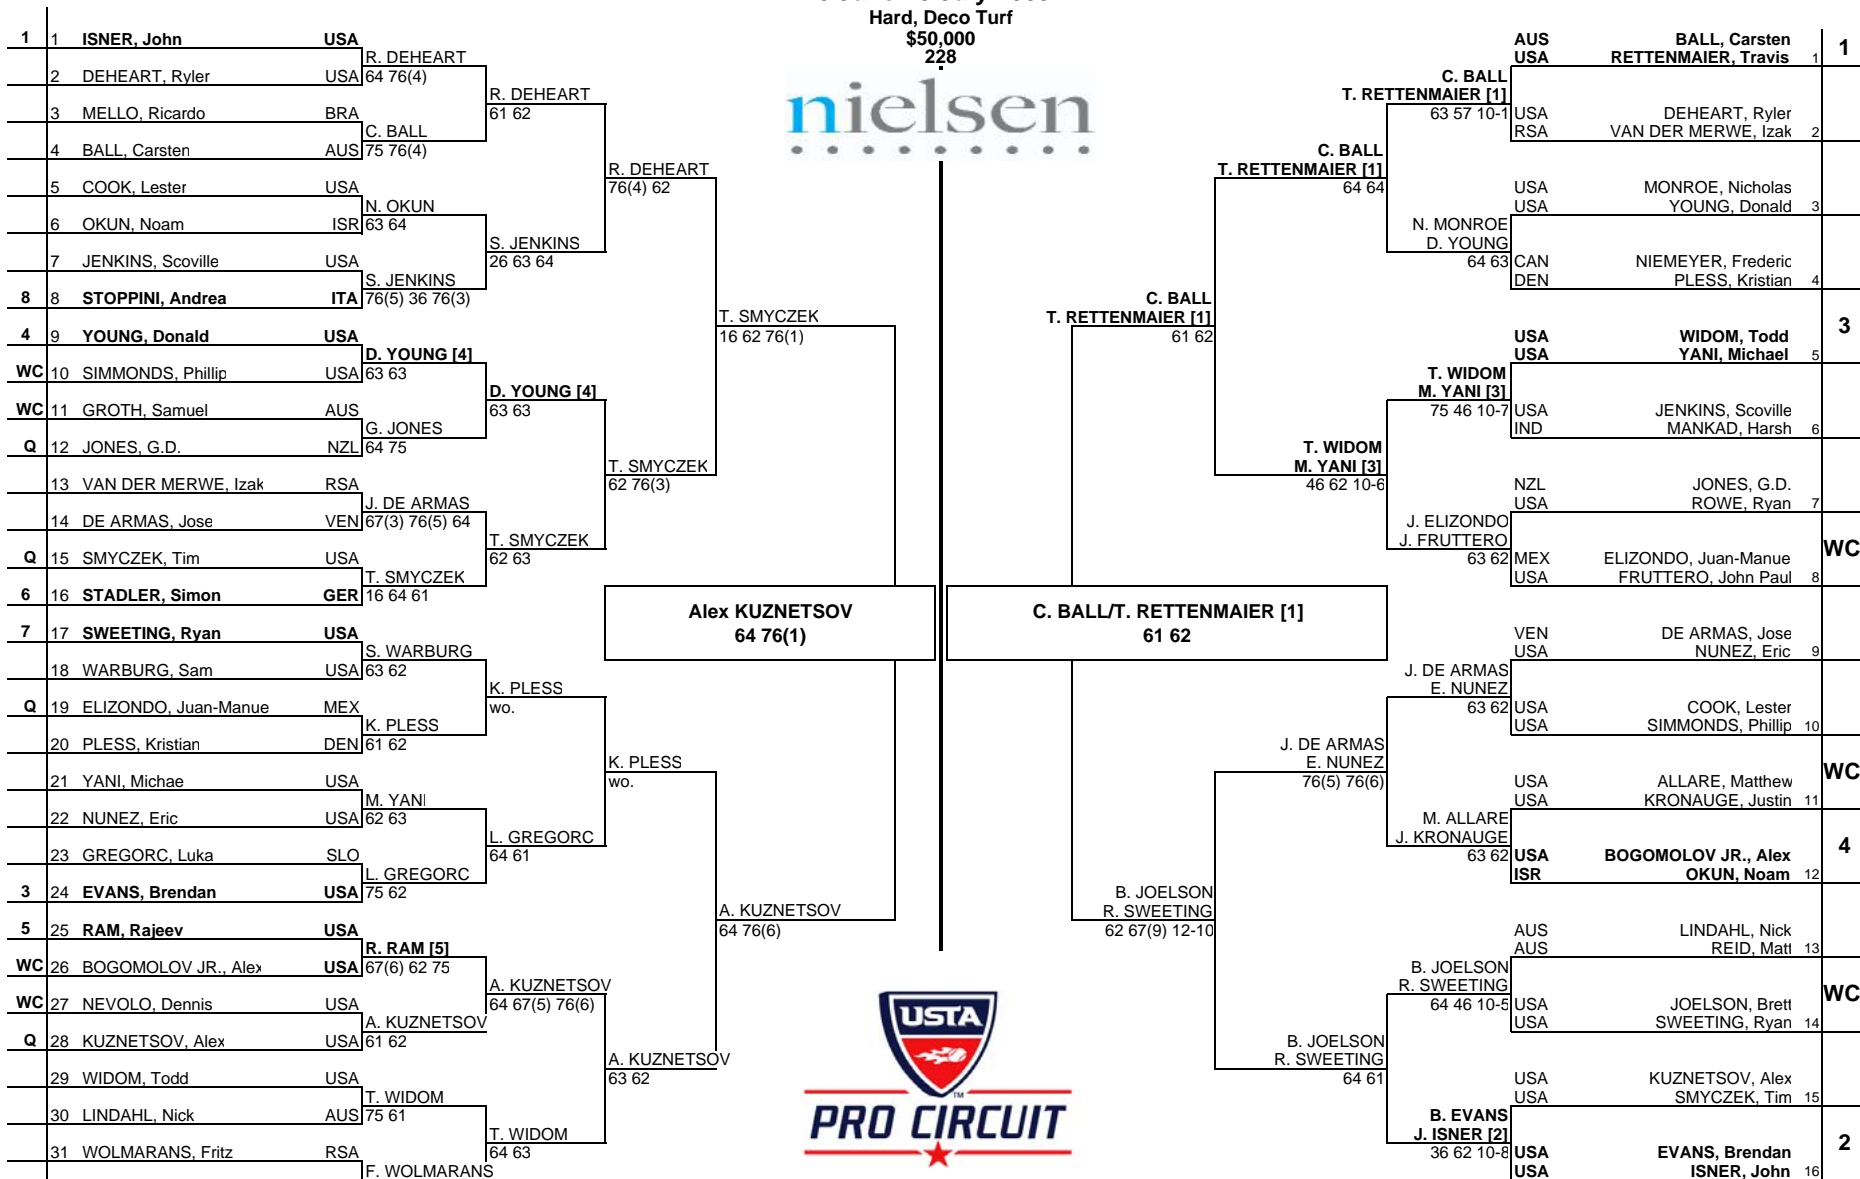

MAIN DRAW SINGLES

Nielsen USA Pro Tennis Championship

Winnetka, USA

28 June - 5 July 2009

MAIN DRAW DOUBLES

Hard, Deco Turf
\$50,000
228

Seeded Players	Rank	Prize Money	Pts.	Lucky Losers
1 ISNER, John	97	Winner \$7,200	75	
2 SPADEA, Vincent	113	Finalist \$4,240	45	
3 EVANS, Brendan	138	Semi-Finalist \$2,510	27	
4 YOUNG, Donald	159	Quarter-Finalist \$1,460	13	
5 RAM, Rajeev	160	2nd Round \$860	5	Sam Warburg - Illness
6 STADLER, Simon	161	1st Round \$520	0	Luka Gregorc - Knee
7 SWEETING, Ryan	164	Last Direct Acceptance		
8 STOPPINI, Andrea	177	Lester Cook 341		

Seeded Players	Rank	Prize Money (Per Team)	Pts.	Alternates/Lucky Losers
1 C. Ball / T. Rettenmaier	230	Winner \$3,100	75	
2 B. Evans / J. Isner	274	Finalist \$1,800	45	
3 T. Widom / M. Yani	362	Semi-Finalist \$1,080	27	
4 A. Bogomolov Jr. / N. Okun	471	Quarter-Finalist \$640	13	
		First Round \$360	0	
Michael Loo		Last Direct Acceptance		
		Jone / Rowe 1040		
Challenger Supervisor				